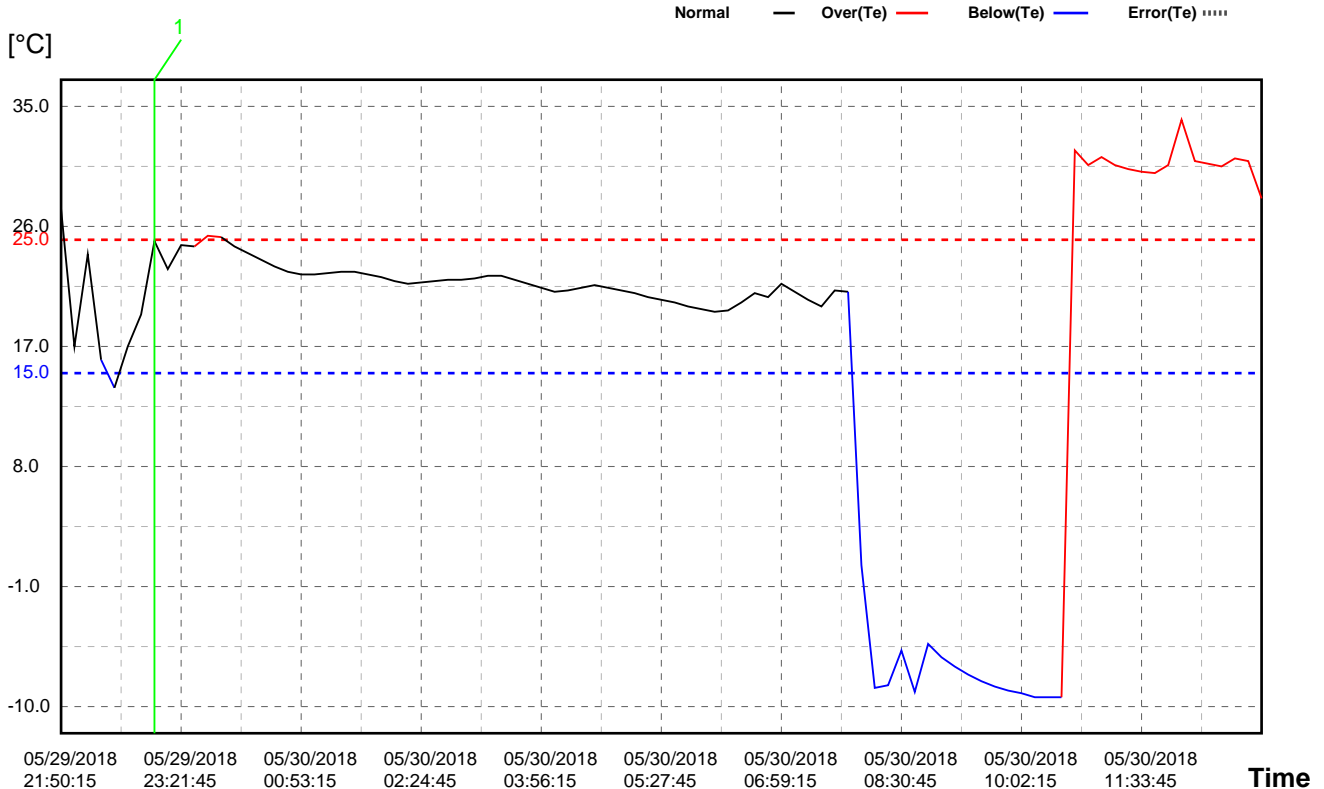

Device Information

Device Code : lite
Serial Number : EF2182302468
Mode Code : N/A
Probe Type : Temperature(internal)
Firmware Version : V1.4

Trip Information

Trip Id : XYZ1234
Description : Sample Test Report from Tempnote Lite on 29th May 2018 with configuration 15C-25C

Mark Event

1: 05/29/2018 23:01:25 24.9 °C

Configuration Information

Start Mode : Manual
Start Delay : 0s
Time Base : UTC +05:30
Log Interval : 10m 10s
Ring Buffer: Disable
Stop Mode : Manual + Software

Alarm Zone	Allow Time	Alarm Type	Total Time	Violations	Status
H3:					
H2:					
H1: over 25.0 °C	10s	Sin	2h 52m 50s	3	Alarm
Ideal Region	unlimited		9h 29m 20s		
L1: below 15.0 °C	10s	Sin	2h 52m 50s	2	Alarm
L2:					

Logging Summary

Highest : 34.0 °C
Lowest : -9.3 °C
Average : 18.0 °C
MKT : 22.7 °C
Alarm At(Te): 05/29/2018 22:30:55
Start Time : 05/29/2018 21:50:15
Stop Time : 05/30/2018 13:05:15(temporary)
Elapsed Time : 15h 15m
Data Points : 91